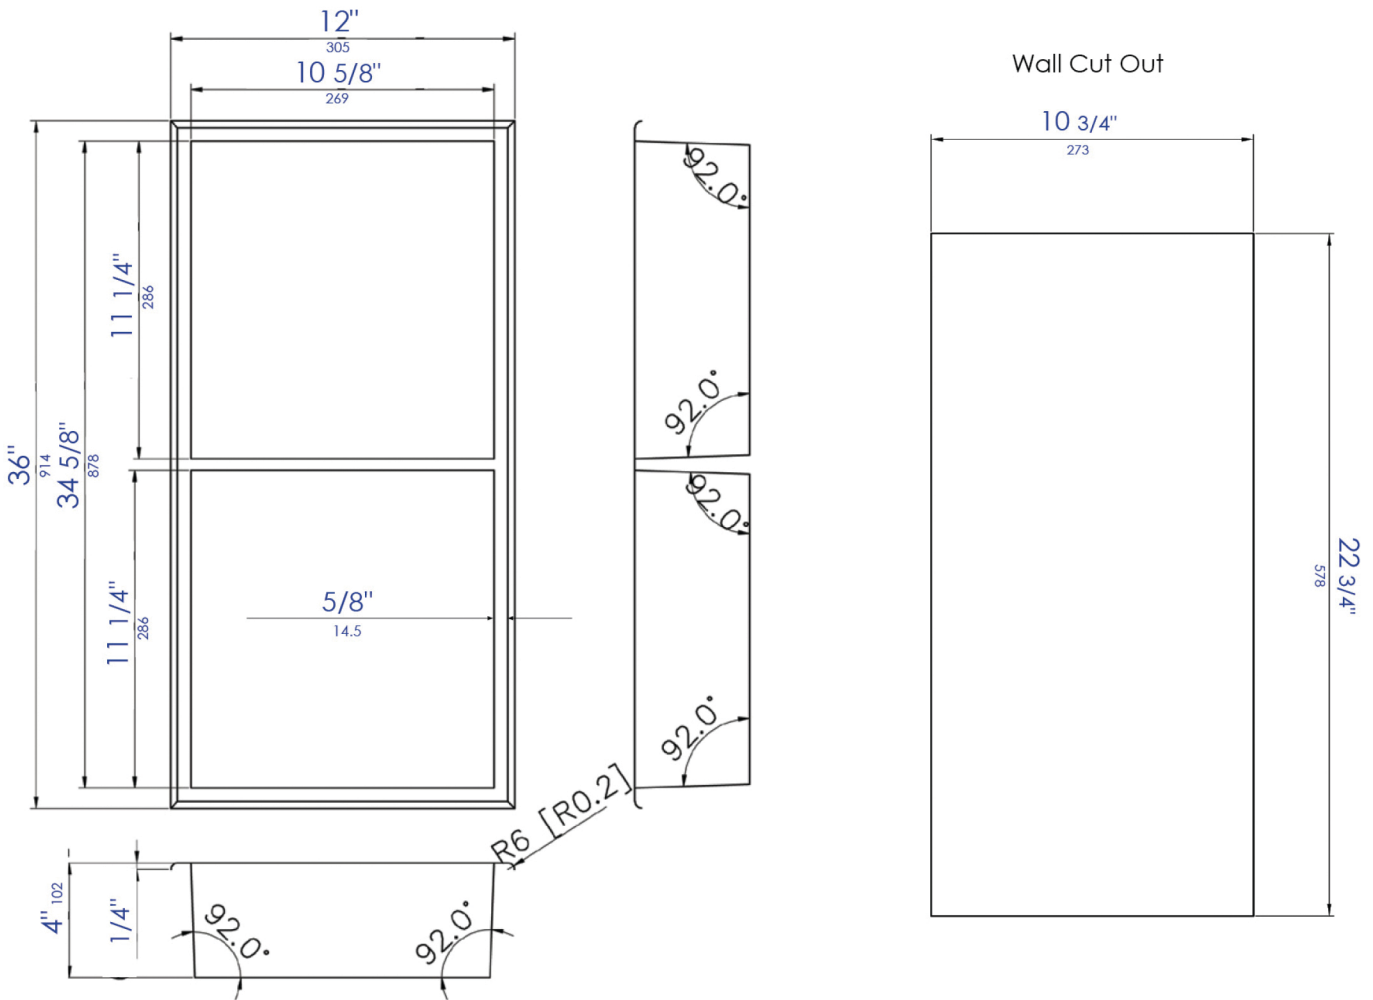

# ABNC1224

12" x 12" White or Black Stainless Steel Vertical Double Shelf Shower Niche

**Note:** All product dimensions are approximate and should be verified on site prior to installation. Visit [www.ALFIbrand.com](http://www.ALFIbrand.com) for more information.