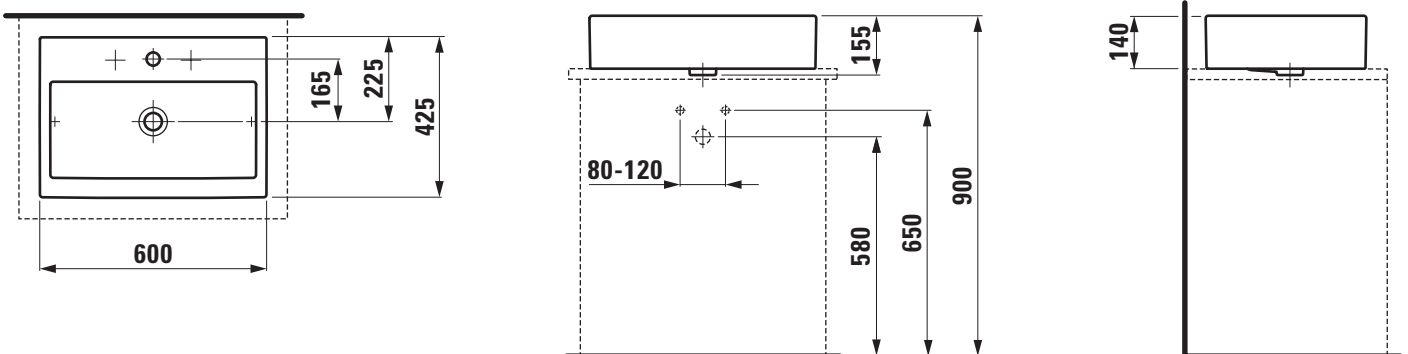

TECHNICAL DRAWINGS / S 1 : 20

LAUFEN

National Distributor:

EzSpec
Spec it. Price it. Buy it.

www.EzSpec.shop | 858-240-9669 | EzSpecInfo@EzSpec.shop

Z 120217