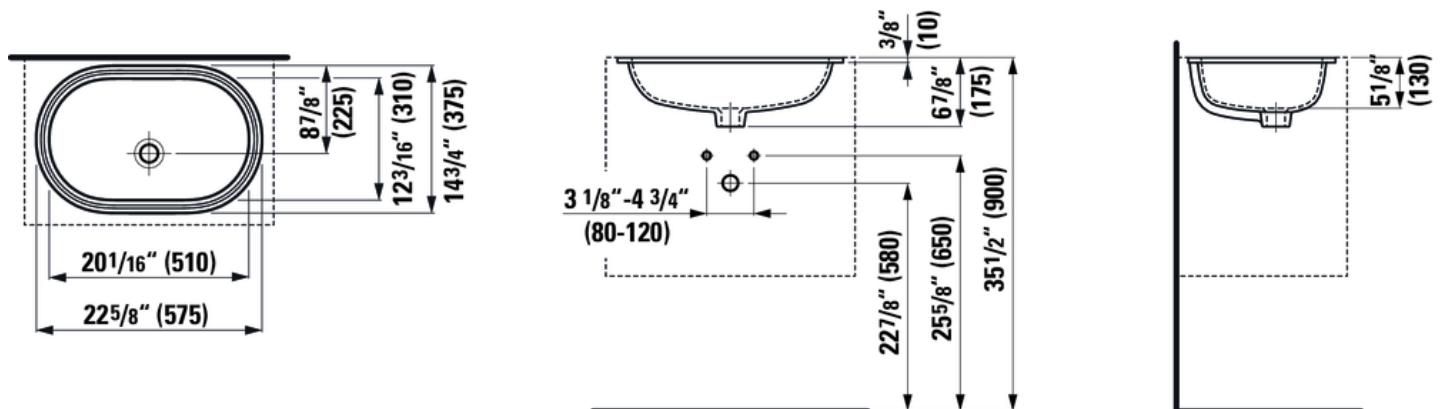

Technical drawings

National Distributor:

www.EzSpec.shop | 858-240-9669 | EzSpecInfo@EzSpec.shop