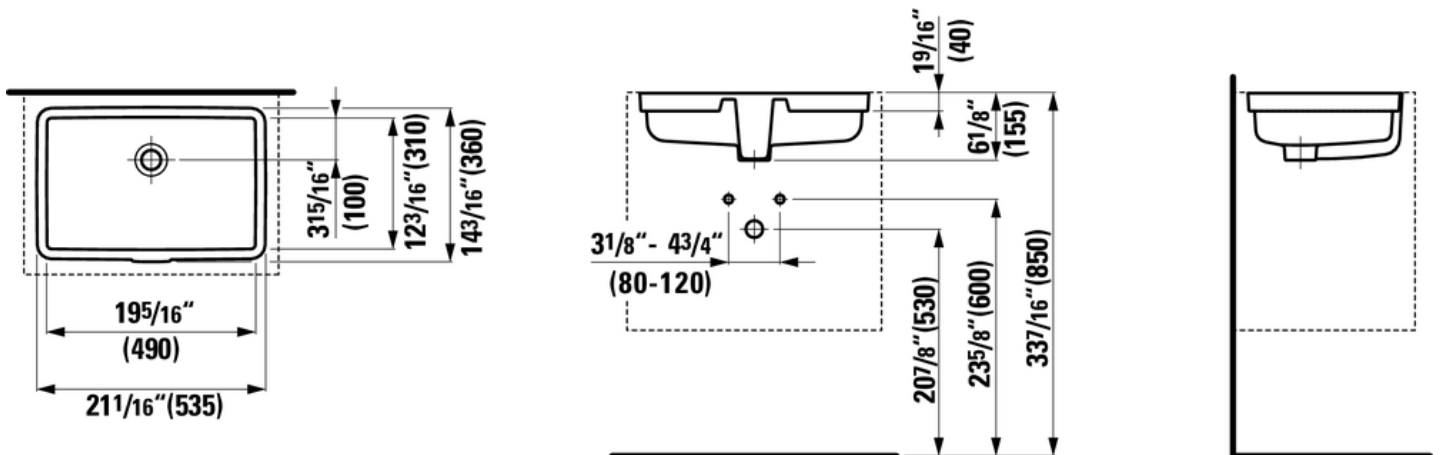

Technical drawings

© Copyright 2018, LAUFEN Bathrooms AG

National Distributor:

EzSpec
Spec it. Price it. Buy it.

www.EzSpec.shop | 858-240-9669 | EzSpecInfo@EzSpec.shop