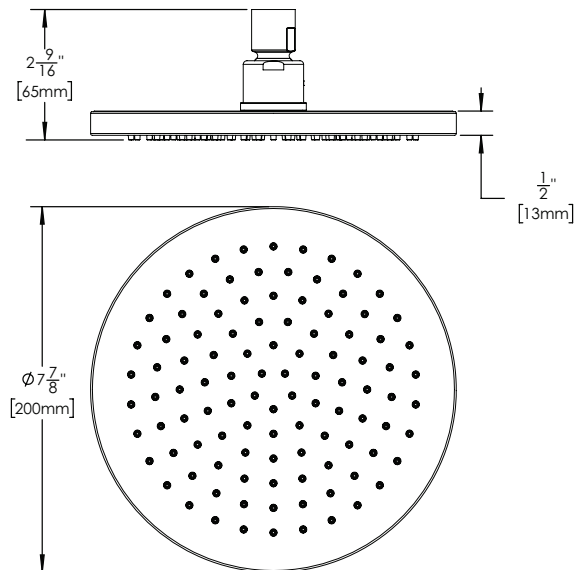

Neo™ Rain Shower Head

MODEL:

- S-2762: 2.5 GPM (9.5 L/min) flow rate
- S-2762-E2: 2.0 GPM (7.6L/min) flow rate
- **EZ-S-2762-E175: 1.75 GPM (6.6 L/min) flow rate**
- S-2762-E15: 1.5 GPM (5.7 L/min) flow rate

FEATURES:

- 105 Rubber Spray Outlets, 1 spray pattern
- Brass construction
- 1/2" -14 NPTF female inlet
- Corrosion resistant finishes
- Coordinates with Neo Collection

STOCK FINISHES:

PC BN MB

SPECIALTY FINISHES:

ORB PN

STANDARDS:

- ASME A112.18.1/CSA B125.1 certified
- WaterSense certified

WARRANTY:

Visit www.speakman.com for full product warranty information

- Limited Lifetime Warranty (consumer)
- 1 Year Limited Warranty (commercial)

All dimensions are in inches (millimeters) unless otherwise specified and are subject to change without notice.

Architect/Engineer Approval Space:

P: 800-537-2107
F: 800-977-2747
W: WWW.SPEAKMAN.COM
R: 04-OCTOBER 2018