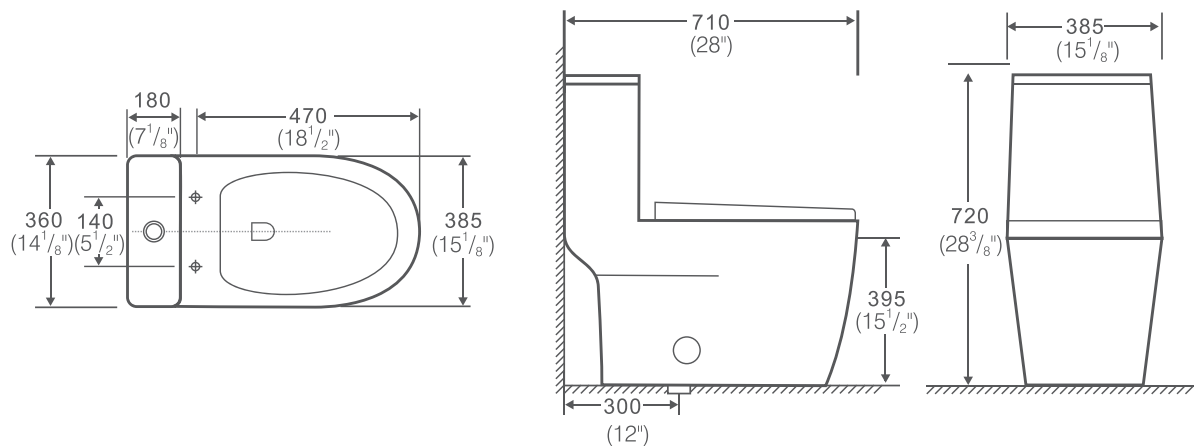

One-Piece Toilet EZ-K-0328

National Distributor:

www.EzSpec.shop | 858-240-9669 | EzSpecInfo@EzSpec.shop

One-Piece Toilet

EZ-K-0328

Features

- 1.28 GPF High Efficiency Toilet
- Elongated
- 12" Rough-In
- 3" Flush Valve, Floor Mounted
- Top Flush Push Button
- MaP Flush Score >= 1,000 grams
- IAPMO/cUPC Approved
- EPA WaterSense Certified

* Toilet Seat, Wax Ring, Flange Bolts & Bolt Caps Included

- Spec sheets contain rough-in measurements which may vary by 1/4" (±) and are subject to standard industry tolerances.
- Specs may change without prior notice, please check with your sales rep for most up to date spec sheet.