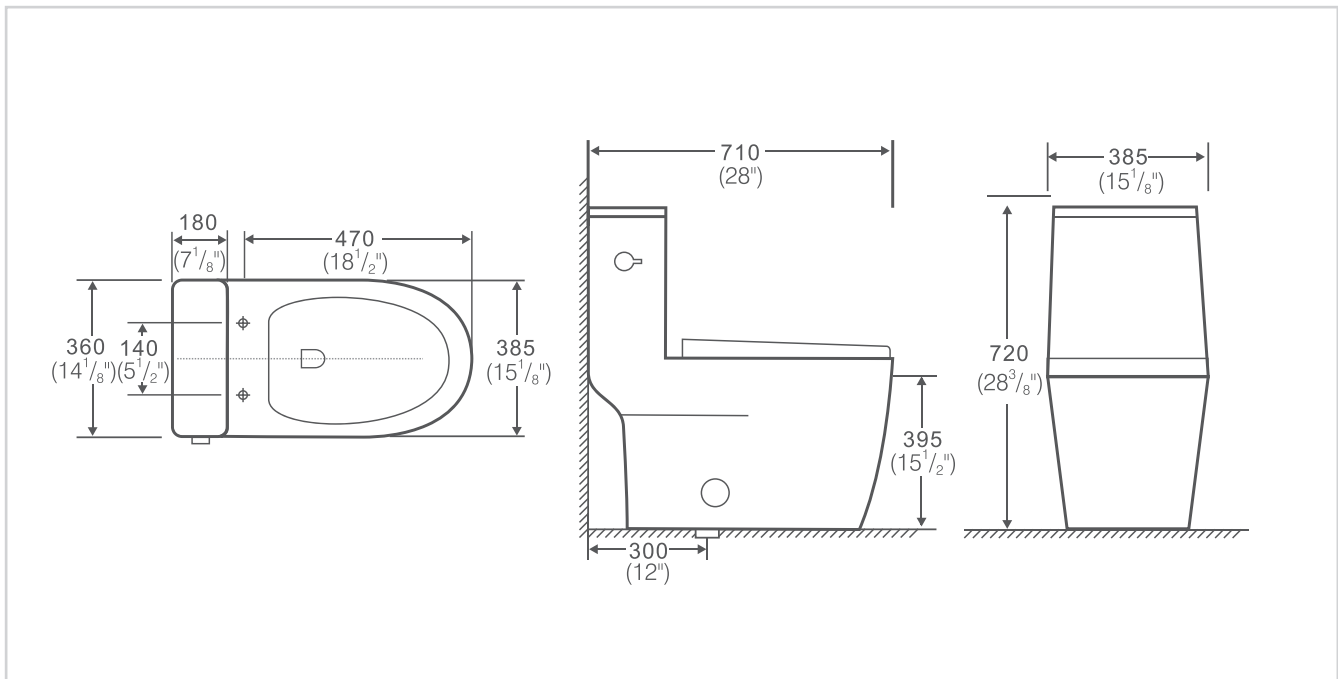

One-Piece Toilet EZ-K-0328S

National Distributor:

www.EzSpec.shop | 858-240-9669 | EzSpecInfo@EzSpec.shop

One-Piece Toilet

EZ-K-0328S

Features

- 1.28 GPF High Efficiency Toilet
- Elongated
- 12" Rough-In
- 3" Flush Valve, Floor Mounted
- Left Hand Trip Lever Single Flush
- MaP Flush Score >= 1,000 grams
- IAPMO/cUPC Approved
- EPA WaterSense Certified

* Toilet Seat, Wax Ring, Flange Bolts & Bolt Caps Included

- Spec sheets contain rough-in measurements which may vary by 1/4" (±) and are subject to standard industry tolerances.
- Specs may change without prior notice, please check with your sales rep for most up to date spec sheet.