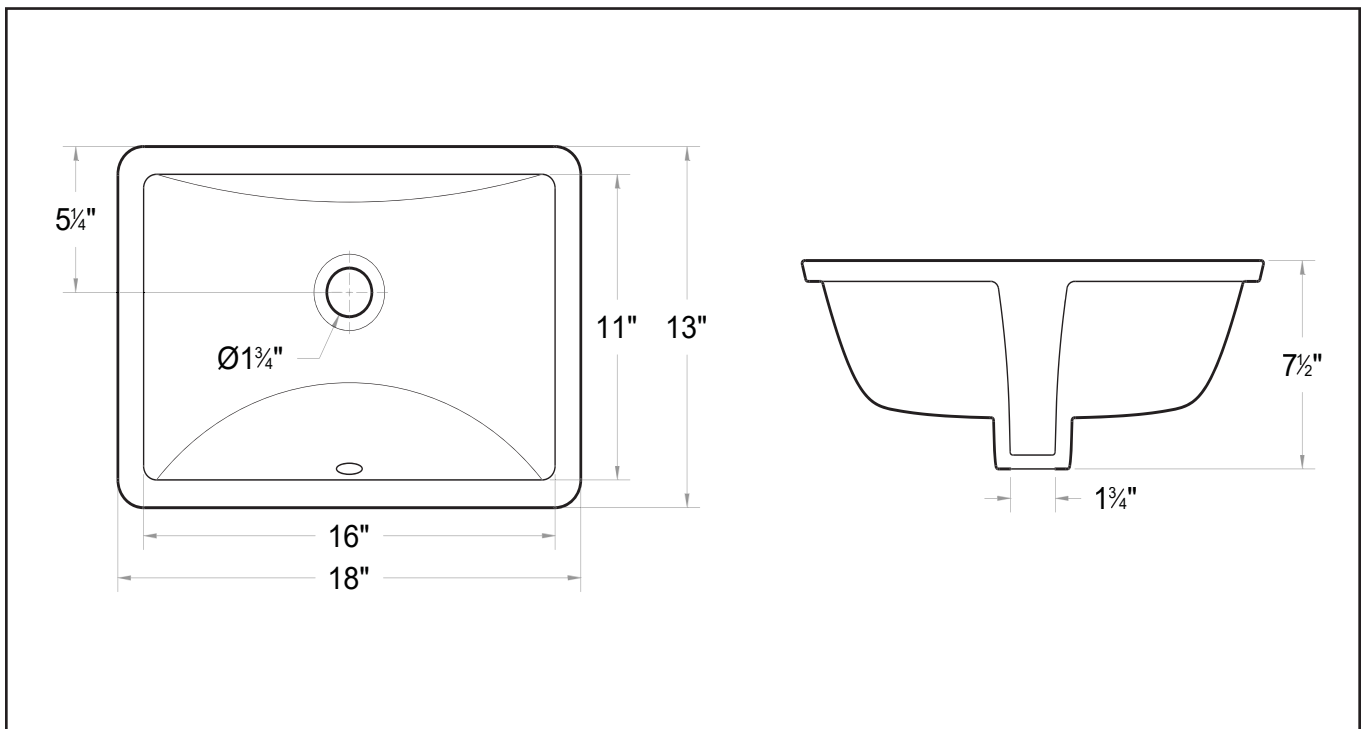

Winfield®

Lavatory  
EZ-LU181350

**Features**

- Rectangular basin
- With overflow
- No faucet holes
- High gloss ceramic white finish

**Installation**

Under-mount

**Material**

Vitreous china

**Measurements**

L 18", W 13", H 7-1/2"

**Codes / Standards**

ASME A112.19.2-1990

Lavatory  
EZ-LU181350

**Note**

- Spec sheets contain rough-in measurements which may vary by  $1/4"$  ( $\pm$ ) and are subject to standard industry tolerances. They are stated in inches and are non-binding. Exact measurements, for particular or customized installation schemes, should only be taken from the finished product.
- Specs may change without prior notice, please check with your sales rep for most up to date spec sheet.