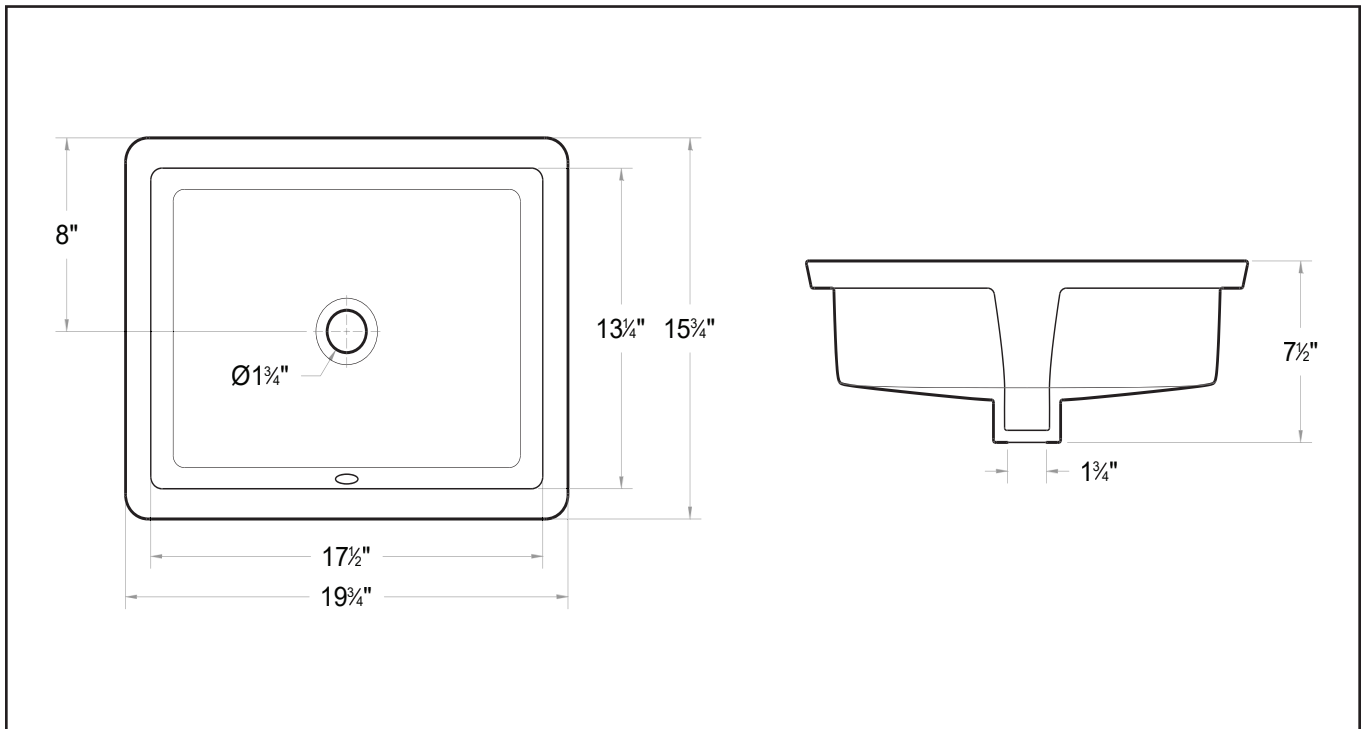

Winfield®

Lavatory
EZ-LU1915

Features

- Rectangular basin
- With overflow
- No faucet holes
- High gloss ceramic white finish

Installation

Under-mount

Material

Vitreous china

Measurements

L 19-3/4", W 15-3/4", H 7-1/2"

Codes / Standards

ANSI/ASME A112.19.2M

National Distributor:

EzSpec
Spec it. Price it. Buy it.

www.EzSpec.shop | 858-240-9669 | EzSpecInfo@EzSpec.shop

Lavatory
EZ-LU1915

Note

- Spec sheets contain rough-in measurements which may vary by 1/4" (±) and are subject to standard industry tolerances. They are stated in inches and are non-binding. Exact measurements, for particular or customized installation schemes, should only be taken from the finished product.
- Specs may change without prior notice, please check with your sales rep for most up to date spec sheet.