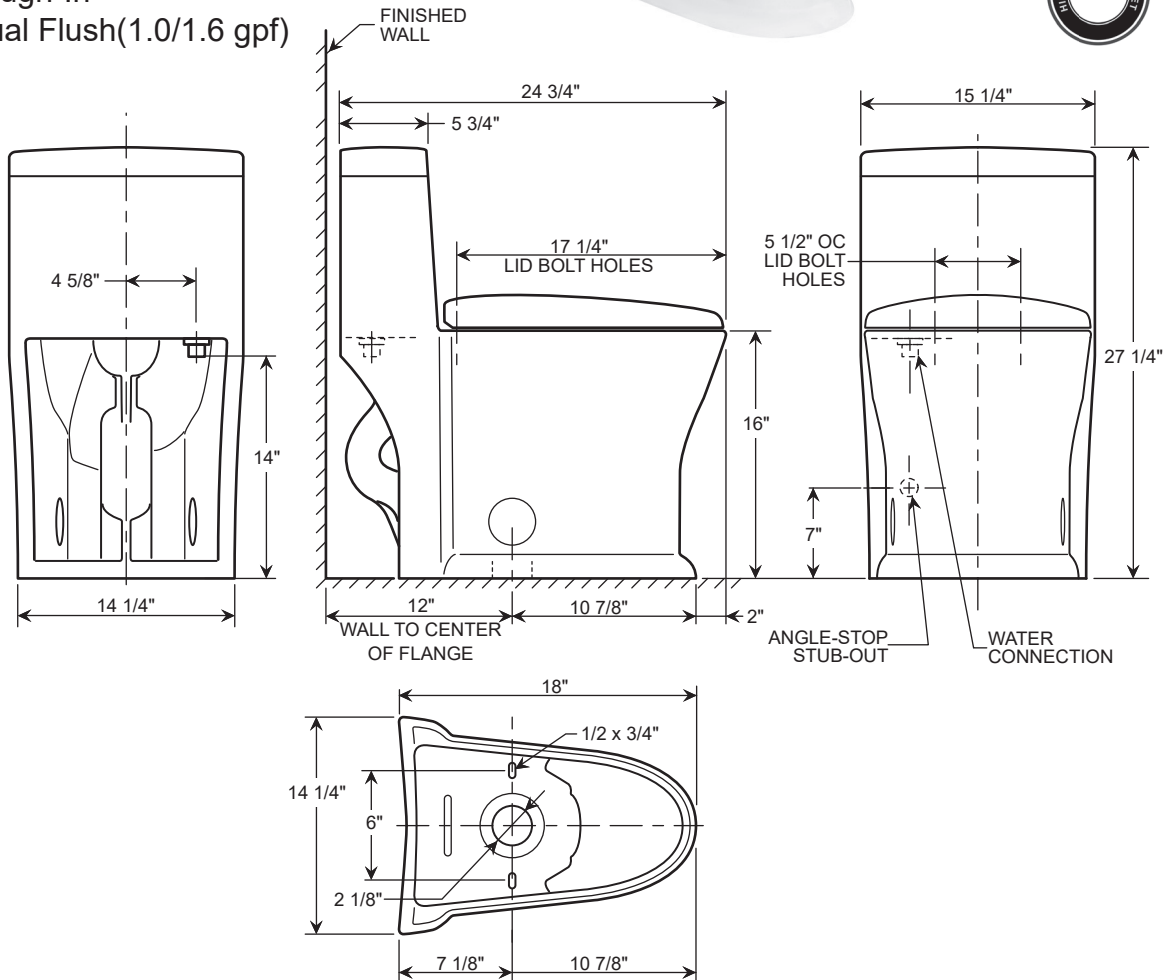

Winfield[®]

One-Piece Toilet
EZ-T21019D

National Distributor:

EzSpec
Spec it. Price it. Buy it.

www.EzSpec.shop | 858-240-9669 | EzSpecInfo@EzSpec.shop

One-Piece Toilet EZ-T21019D

Features

- One-piece Toilet
- Round Front
- Includes Seat and Cover
- CUPC Listed
- 2" Flush Valve
- 2-1/8" Fully Glazed Trapway
- 12" Rough-In
- Top Dual Flush(1.0/1.6 gpf)

BOTTOM VIEW OF BOWL

- Spec sheets contain rough-in measurements which may vary by 1/4" (±) and are subject to standard industry tolerances.
- Specs may change without prior notice, please check with your sales rep for most up to date spec sheet.