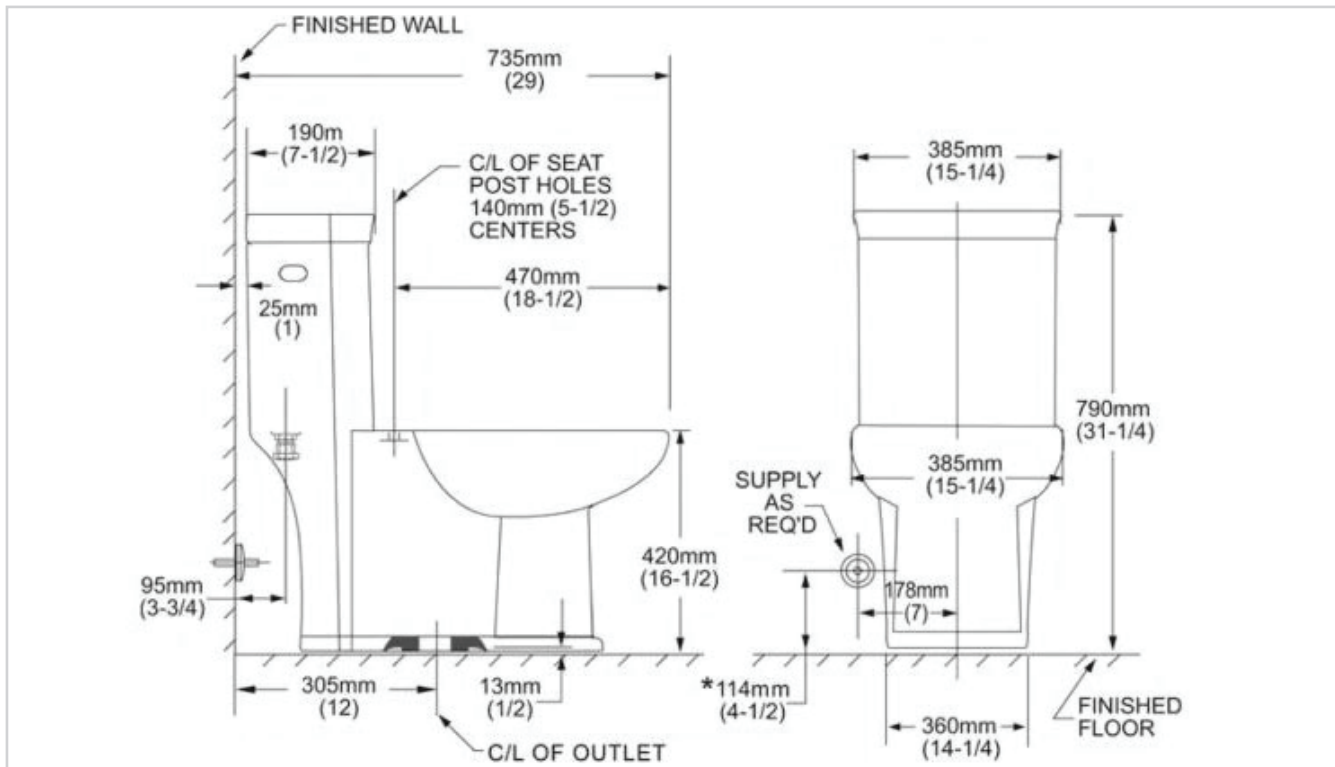

One-Piece Toilet
EZ-T31009

One-Piece Toilet

EZ-T31009

Features

- 1.28 GPF
- One-Piece Toilet
- Elongated
- Includes Slow Close Seat and Cover
- cUPC Certified
- 2-1/8" Fully Glazed Trapway
- 12" Rough-In
- Single Flush
- 3" Flush Valve
- Left Side Lever

- Spec sheets contain rough-in measurements which may vary by 1/4" (±) and are subject to standard industry tolerances.
- Specs may change without prior notice, please check with your sales rep for most up to date spec sheet.